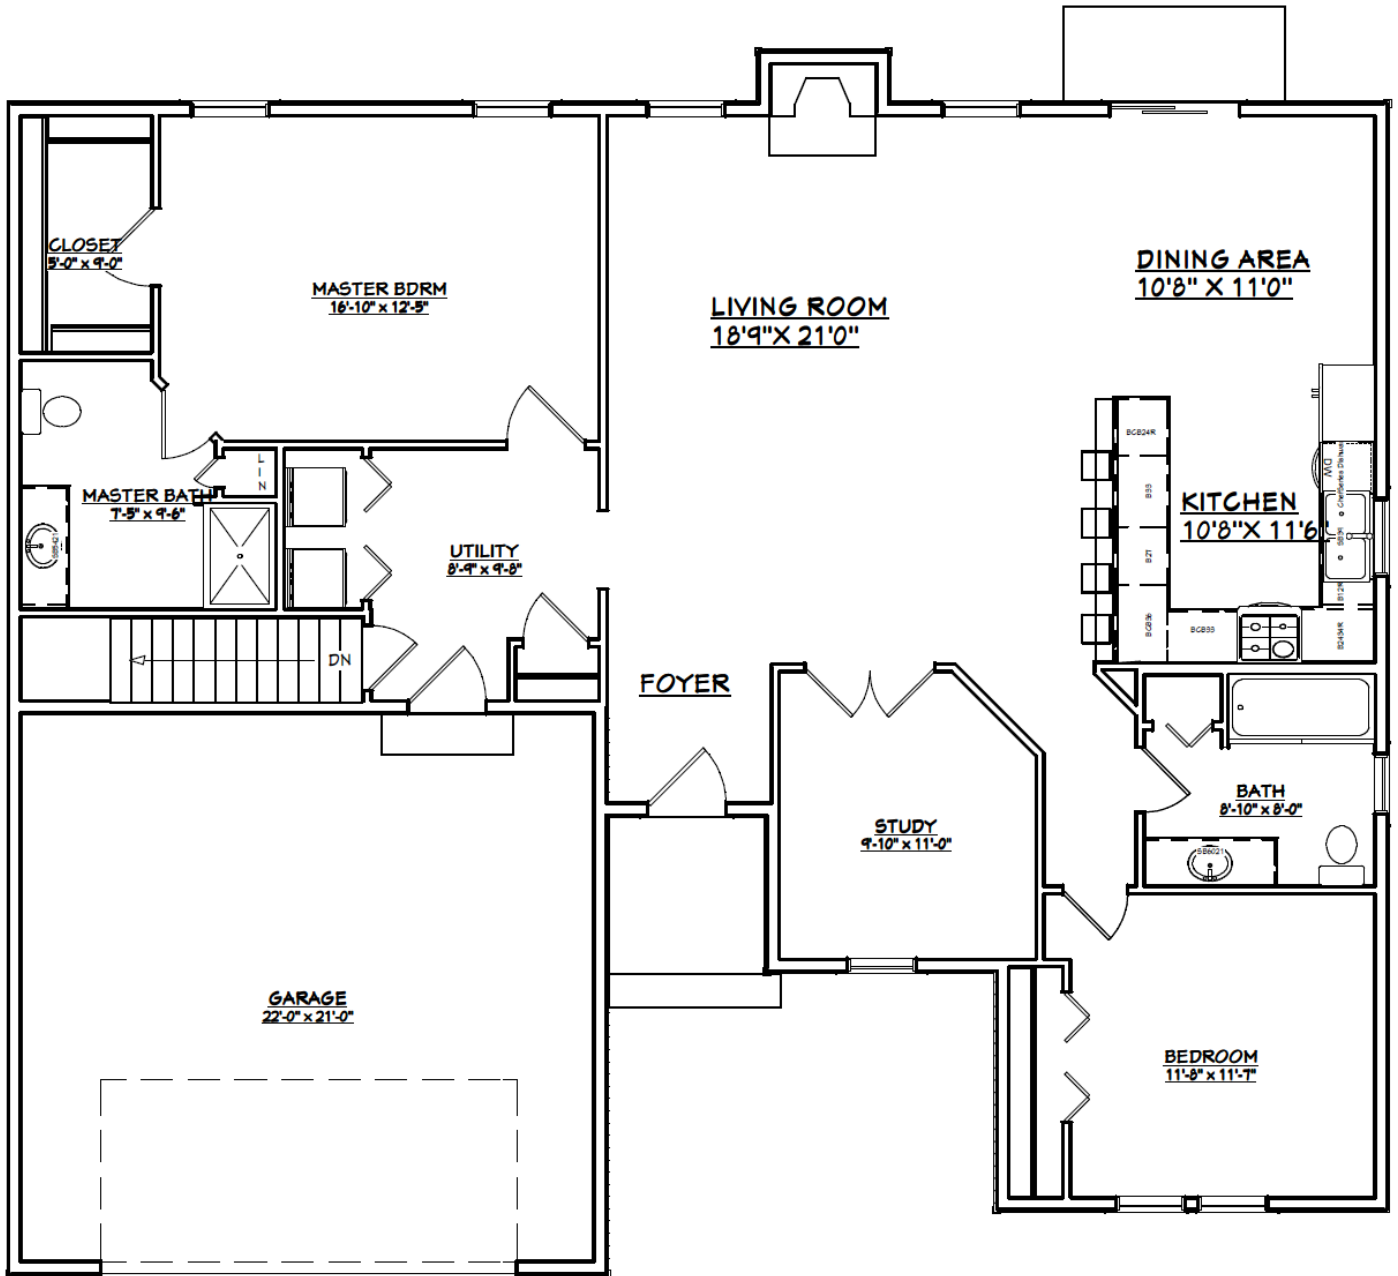

THE MELISSA

1646 Sq. Ft.

www.LiveAtParadiseCreek.com

FOR MARKETING PURPOSES ONLY – SUBJECT TO CHANGE WITHOUT NOTICE

REV. 9/16/14