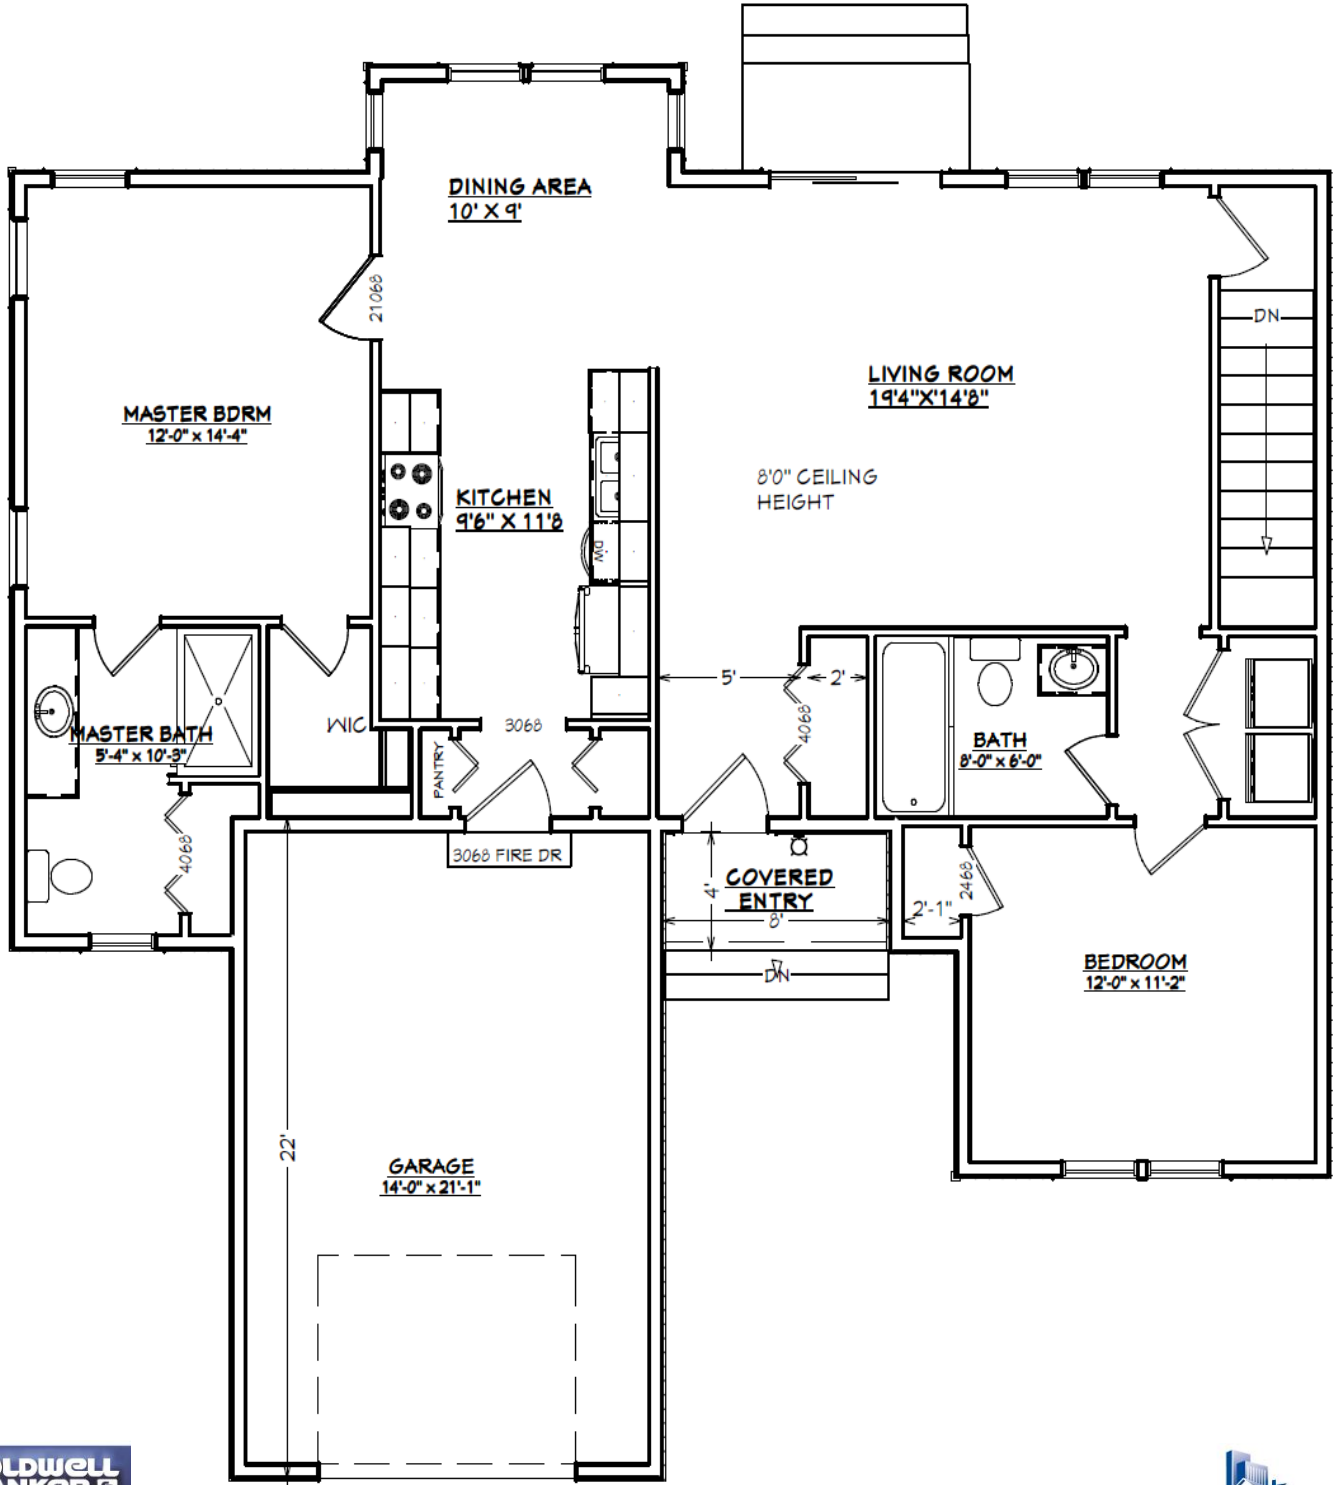

THE LYNNANN

1234 Sq. Ft.

www.LiveAtParadiseCreek.com

FOR MARKETING PURPOSES ONLY – SUBJECT TO CHANGE WITHOUT NOTICE

REV. 9/25/14