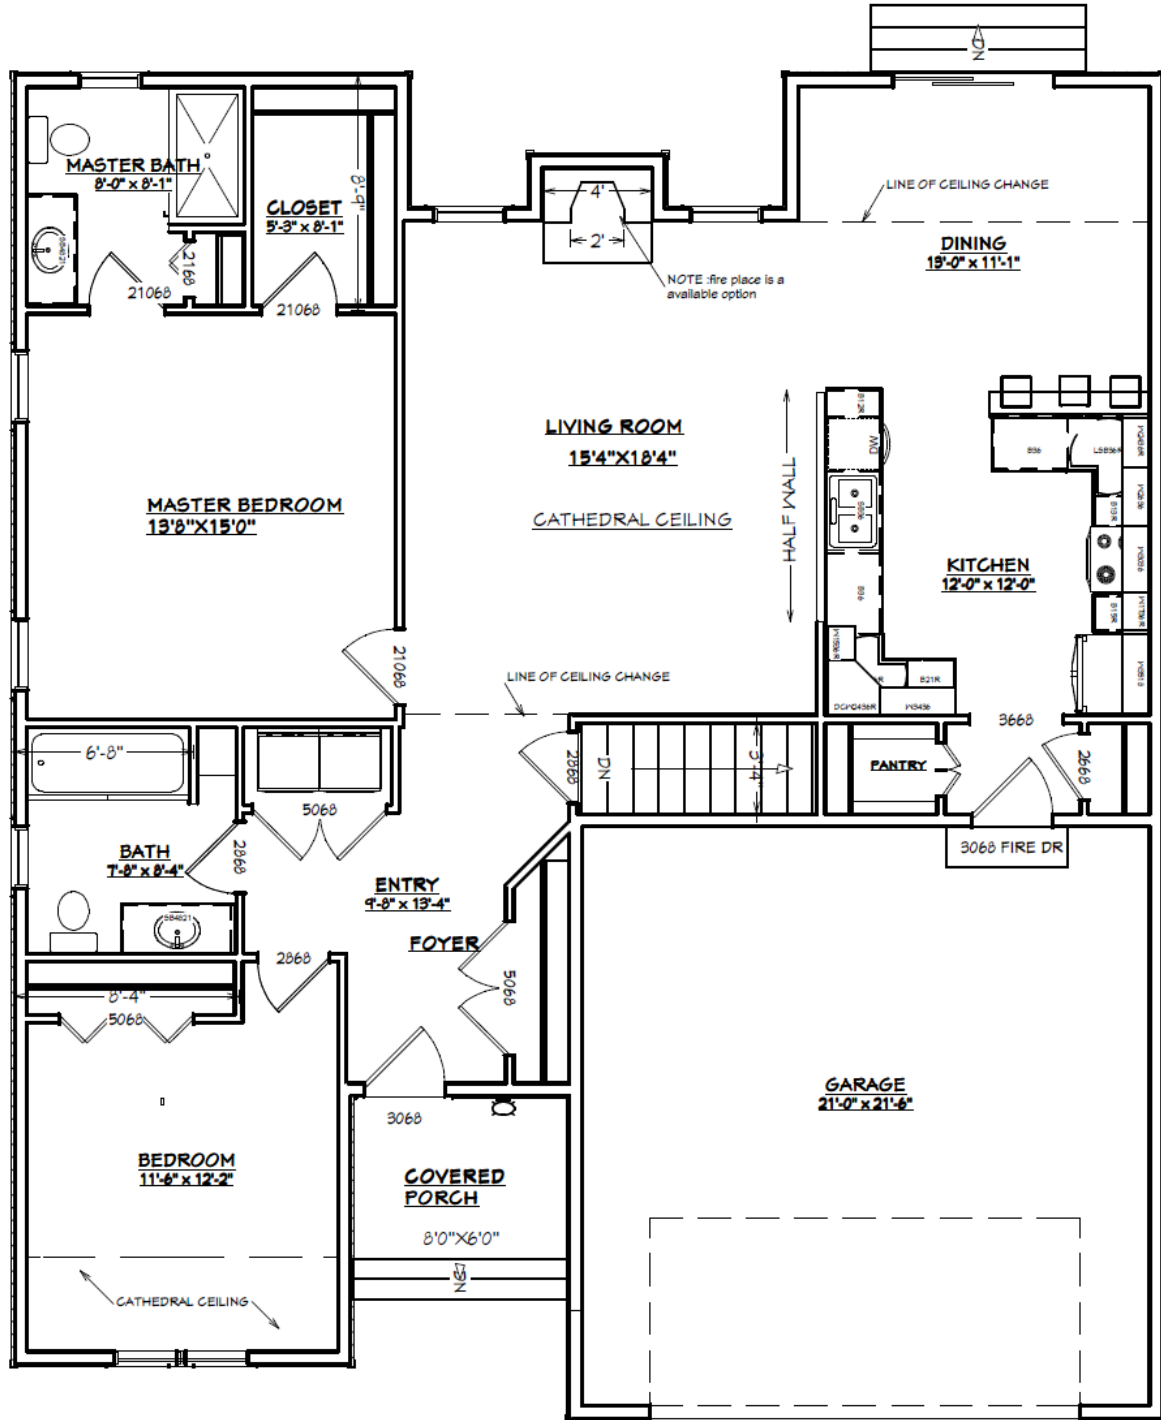

THE TRISHA

1460 Sq. Ft.

www.LiveAtParadiseCreek.com

FOR MARKETING PURPOSES ONLY – SUBJECT TO CHANGE WITHOUT NOTICE

REV. 9/16/14